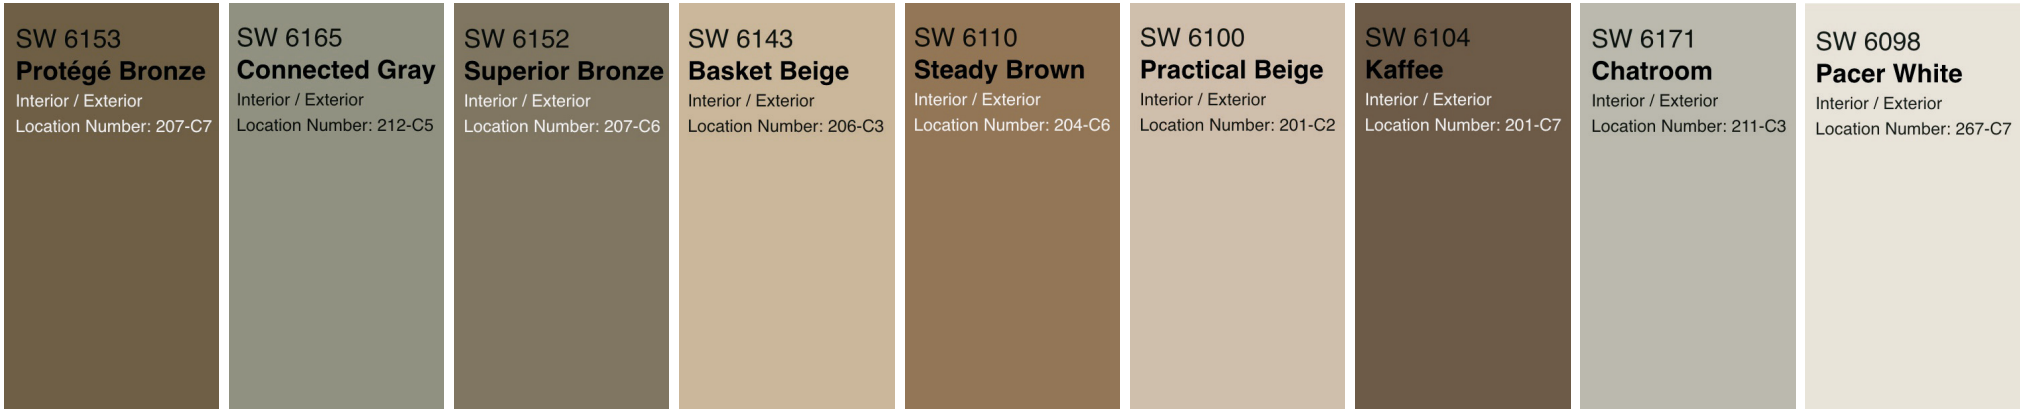

Approved **TRIM** Paint Colors