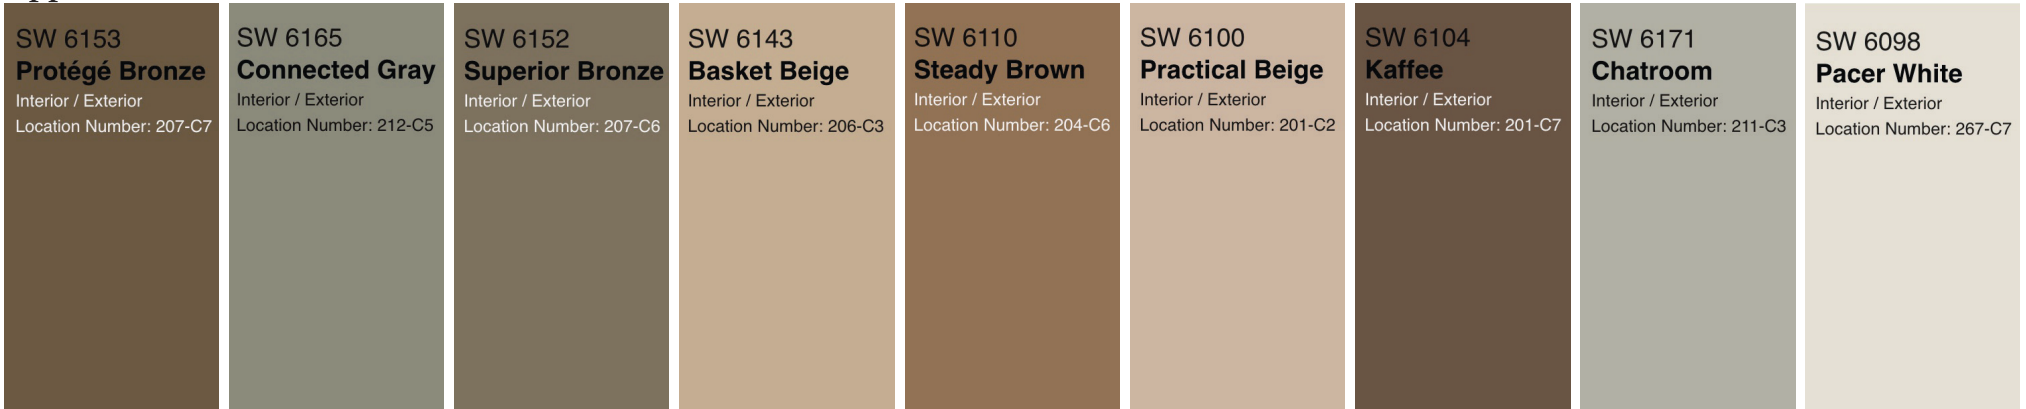

Recommended Color Combinations -- Paint Color Swatches on Page 2

	BODY COLOR	SW Color Code	TRIM COLOR	SW Color Code	FRONT DOOR COLOR	SW Color Code
1.	Muslin	SW6133	Protégé Bronze	SW6153	Gallant Gold	SW6391
2.	Favorite Tan	SW6157	Connected Gray	SW6165	Sundried Tomato	SW7585
3.	Sawdust	SW6158	Superior Bronze	SW6152	Naval	SW6244
4.	Wool Skein	SW6148	Basket Beige	SW6143	Basque Green	SW6426
5.	Softer Tan	SW6141	Steady Brown	SW6110	Truepenny	SW6355
6.	Down Home	SW6081	Practical Beige	SW6100	Cordovan	SW6027
7.	Basket Beige	SW6143	Koffee	SW6104	Muslin	SW6133
8.	Sedate Gray	SW6169	Chatroom	SW6171	Greenback	SW6994
9.	Perfect Greige	SW6073	Pacer White	SW6098	Distance	SW6243

*Front door and trim can be white **Garage door-body or trim color ***Garage service door-body color

Sherwin Williams Color Palette Selections - Sausalito Shores Homeowners Association

The color swatches below are provided to give homeowners several recommended color combinations that are visually appealing. Because many of the homes in Sausalito Shores include natural coquina stone or brick accents, these earthtone combinations (read vertically) are likely to complement your home's architecture and could protect your home's property value.

Approved EXTERIOR BODY Paint Colors

Note: computer screens differ in how colors are displayed - the colors you see on-screen are not guaranteed to be an exact match to color swatches in the store.

Approved EXTERIOR TRIM Paint Colors

Approved FRONT DOOR Paint Colors